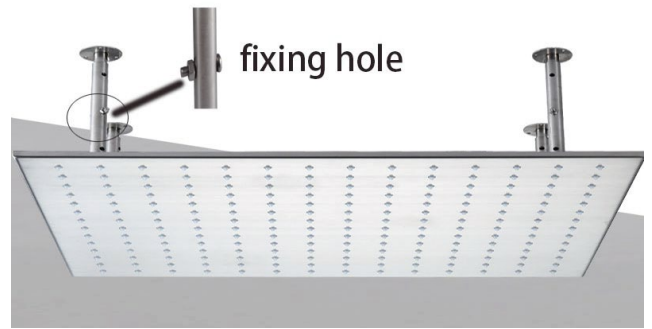

# 24IN CEILING MOUNT LED RAINFALL SHOWER SYSTEM WITH HANDHELD SHOWER, 6 JETTED BODY SPRAYS AND TUB SPOUT SPECIFICATIONS

## Shower Head

1/2" NPT inlets  
Easy clean nozzles  
Flow Rate: 9.5L/min 2.5 GPM

Product images shown is only for installation display purpose

## Body Jets

**FEATURES**  
Material: Brass  
Base Plate Height: 5-1/8"  
Base Plate Width: 5-1/8"  
Jet Surface Area: 3-1/8"  
Surface Depth: 1/4"  
Adjustment Angle: 5°  
Male NPT Connection: 1/2"  
Maximum Flow Rate: 2.5 GPM (9.5L/min) max @ 80 psi