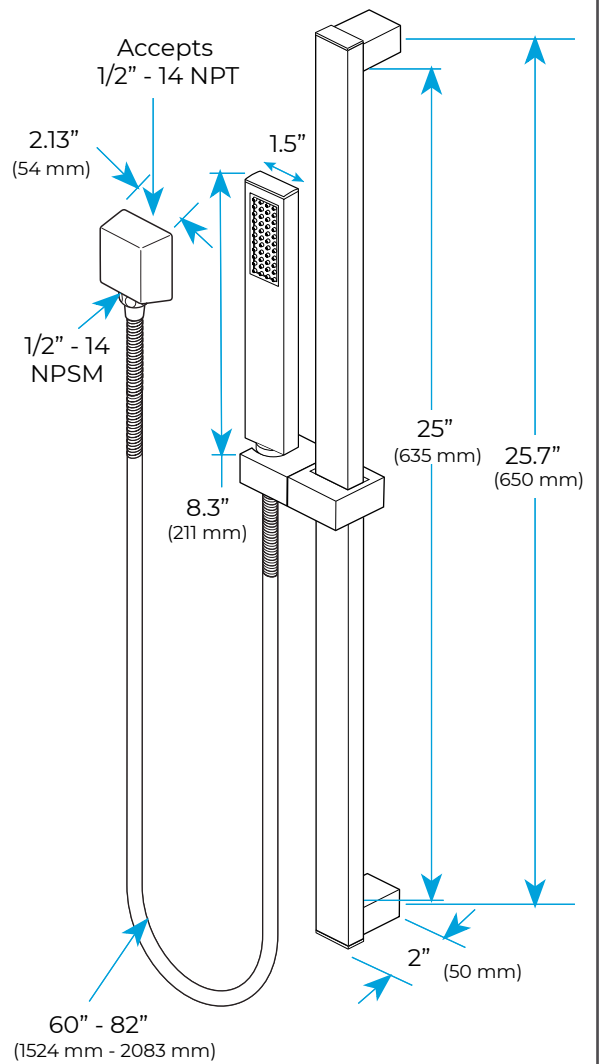

Hand Shower