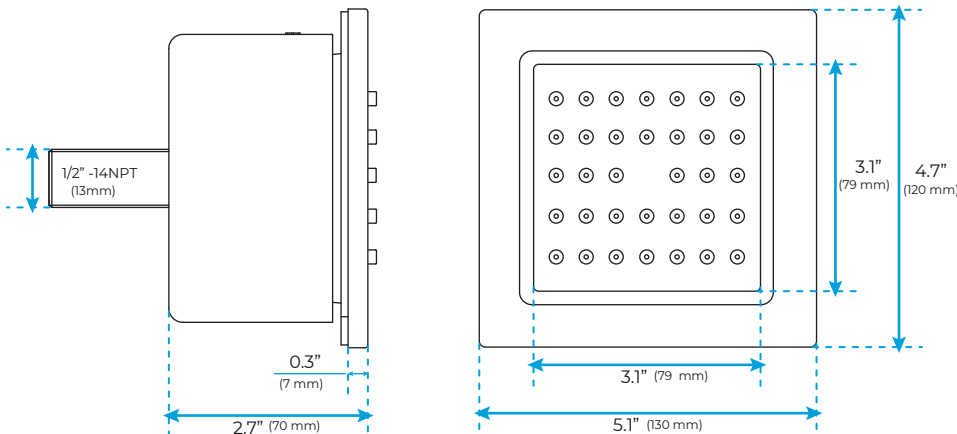

## Shower Head

1/2" NPT inlets  
Easy clean nozzles  
Flow Rate: 9.5L/min 2.5 GPM

Product images shown is only for installation display purpose

## Body Jets

**FEATURES**  
Material: Brass  
Base Plate Height: 5-1/8"  
Base Plate Width: 5-1/8"  
Jet Surface Area: 3-1/8"  
Surface Depth: 1/4"  
Adjustment Angle: 5°  
Male NPT Connection: 1/2"  
Maximum Flow Rate: 2.5 GPM (9.5L/min) max @ 80 psi