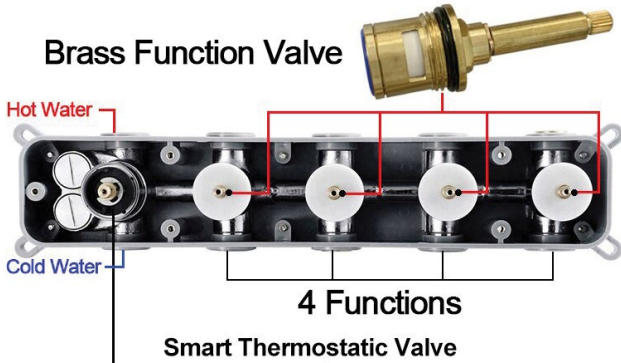

Brass Function Valve