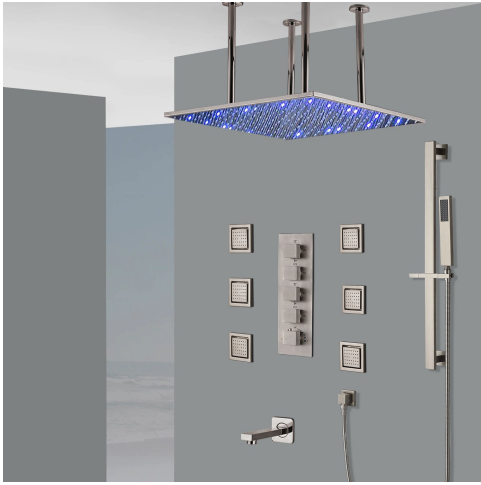

# 24IN CEILING MOUNT LED RAINFALL SHOWER SYSTEM WITH HANDHELD SHOWER, 6 JETTED BODY SPRAYS AND TUB SPOUT SPECIFICATIONS

## Shower Head

1/2" NPT inlets  
Easy clean nozzles  
Flow Rate: 9.5L/min 2.5 GPM

Product images shown is only for installation display purpose

## Body Jets

**FEATURES**  
Material: Brass  
Base Plate Height: 5-1/8"  
Base Plate Width: 5-1/8"  
Jet Surface Area: 3-1/8"  
Surface Depth: 1/4"  
Adjustment Angle: 5°  
Male NPT Connection: 1/2"  
Maximum Flow Rate: 2.5 GPM (9.5L/min) max @ 80 psi

### Brass Function Valve