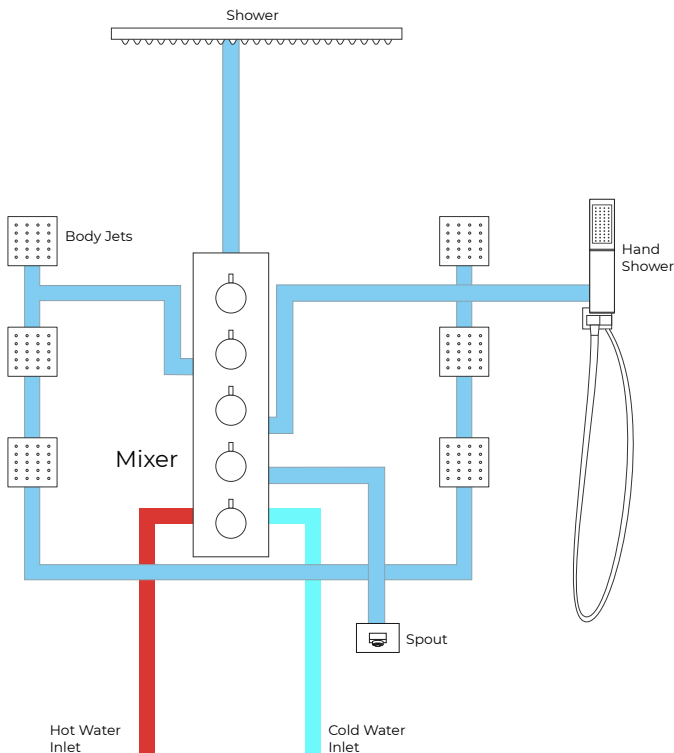

## Body Jets

**FEATURES**  
Material: Brass  
Base Plate Height: 5-1/8"  
Base Plate Width: 5-1/8"  
Jet Surface Area: 3-1/8"  
Surface Depth: 1/4"  
Adjustment Angle: 5°  
Male NPT Connection: 1/2"  
Maximum Flow Rate: 2.5 GPM (9.5L/min) max @ 80 psi

## Shower Mixer

All Function can be used at the same time.

### Brass Function Valve

## Shower Mixer Connections