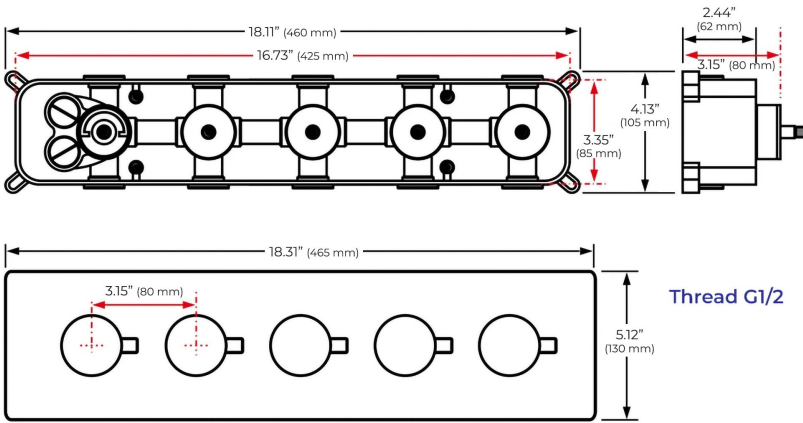

Shower Mixer