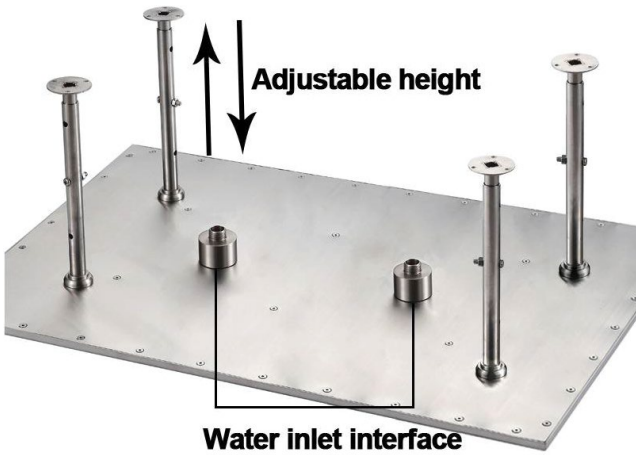

# 24IN CEILING MOUNT LED RAINFALL SHOWER SYSTEM WITH HANDHELD SHOWER, 6 JETTED BODY SPRAYS AND TUB SPOUT SPECIFICATIONS

## Shower Head

1/2" NPT inlets  
Easy clean nozzles  
Flow Rate: 9.5L/min 2.5 GPM

Product images shown is only for installation display purpose

## Body Jets

**FEATURES**  
Material: Brass  
Base Plate Height: 5-1/8"  
Base Plate Width: 5-1/8"  
Jet Surface Area: 3-1/8"  
Surface Depth: 1/4"  
Adjustment Angle: 5°  
Male NPT Connection: 1/2"  
Maximum Flow Rate: 2.5 GPM (9.5L/min) max @ 80 psi