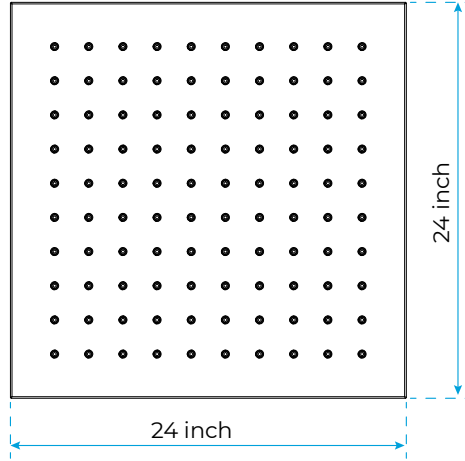

# 24IN CEILING MOUNT LED RAINFALL SHOWER SYSTEM WITH HANDHELD SHOWER, 6 JETTED BODY SPRAYS AND TUB SPOUT SPECIFICATIONS

## Shower Head

1/2" NPT inlets  
Easy clean nozzles  
Flow Rate: 9.5L/min 2.5 GPM

Product images shown is only for installation display purpose

## Body Jets

**FEATURES**  
Material: Brass  
Base Plate Height: 5-1/8"  
Base Plate Width: 5-1/8"  
Jet Surface Area: 3-1/8"  
Surface Depth: 1/4"  
Adjustment Angle: 5°  
Male NPT Connection: 1/2"  
Maximum Flow Rate: 2.5 GPM (9.5L/min) max @ 80 psi